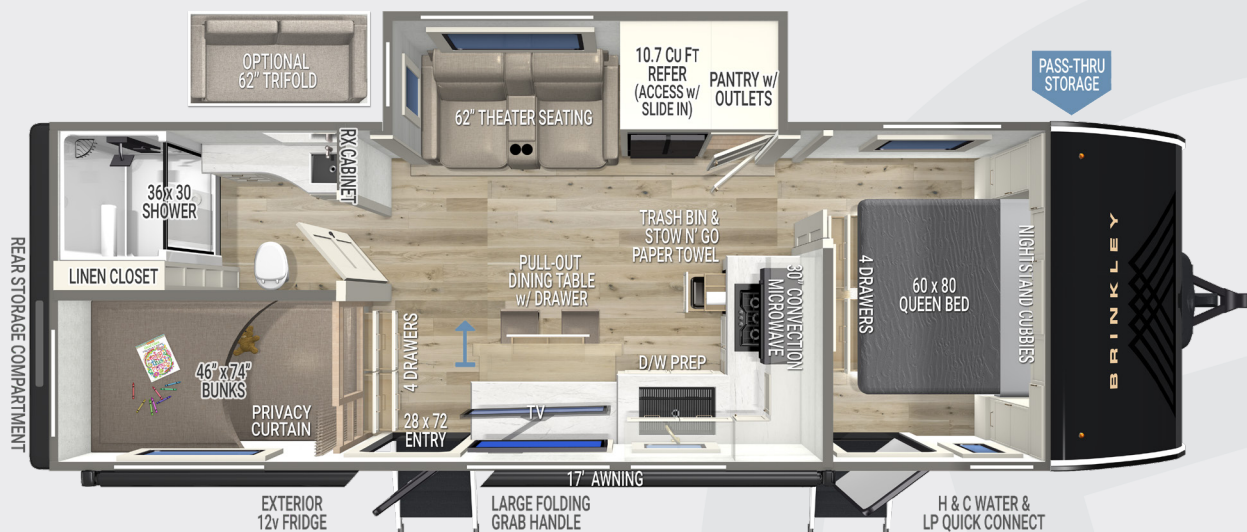

PREMIUM HALF-TON TOWABLE TRAVEL TRAILERS

MODEL Ix 24

Standard Run MSRP \$68,150

SPECIFICATIONS:

- UVW – 6,891 lbs.
- GVWR – 8,495 lbs.
- Hitch Weight – 654 lbs.
- Exterior Length – 29' 11"
- Overall Height w/ AC – 11' 1"
- Width – 96"
- Interior Height – 78"
- Slide Height – 69"
- Axles – Tandem 4,400 lbs.
- Wheels & Tires – 15" E-Rated (10 ply)
- Fresh Water Capacity – 46 gal
- Gray Water Capacity – 80 gal
- Black Water Capacity – 35 gal
- Insulation – Floors/Ceiling R40, Walls R9