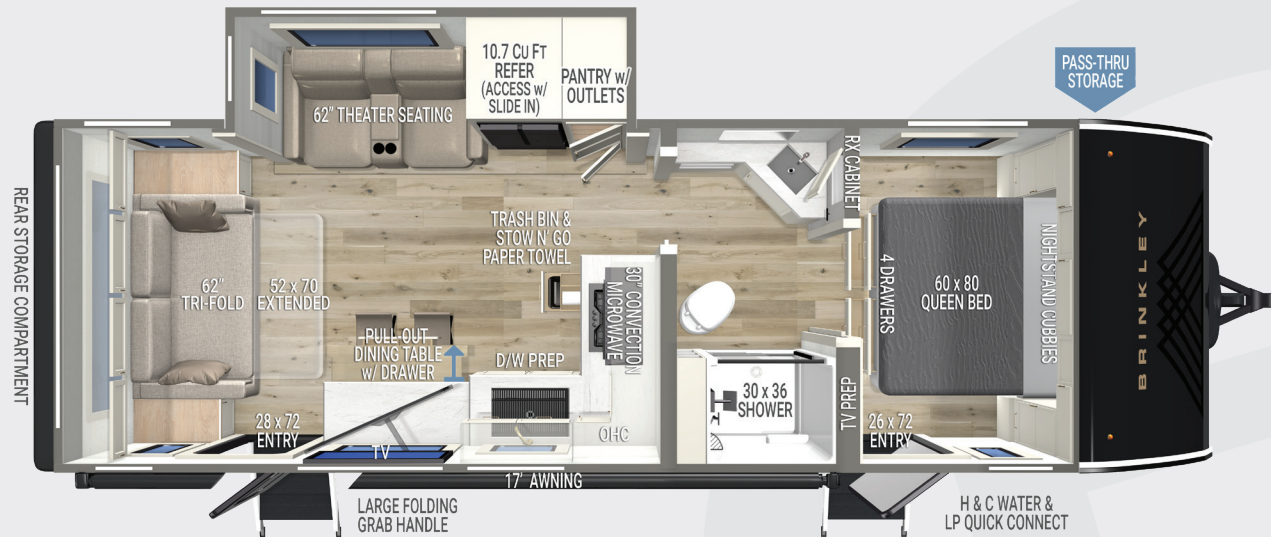

MODEL Ix 25

Standard Run MSRP **\$70,243**

SPECIFICATIONS:

- UVW – 6,888 lbs.
- GVWR – 8,495 lbs.
- Hitch Weight – 691 lbs.
- Exterior Length – 29' 11"
- Overall Height w/ AC – 11' 1"
- Width – 96"
- Interior Height - 78"
- Slide Height - 69"
- Axles – Tandem 4,400 lbs.
- Wheels & Tires – 15" E-Rated (10 ply)
- Fresh Water Capacity – 46 gal
- Gray Water Capacity – 70 gal
- Black Water Capacity – 35 gal
- Insulation – Floors/Ceiling R40, Walls R9

FEATURES:

- 40" Smart TV on Articulating Mount
- 62" Trifold Sofa (52" x 70" Sleeper)
- 62" Wall Hugger Theater Seating w/ 2 Recliners
- Dishwasher Prep
- Pull-Out Dining Table w/ 2 Folding Chairs
- Pull-Out Trash Bin w/ Utility Storage
- Large Pantry w/ Appliance Outlet
- Premium Residential Cabinets & Drawers w/ Dovetail Joints
- 18k BTU Furrion Chill Cube AC - Ducted
- Second AC Prep in Bedroom
- Queen Bed w/ Residential 7" Memory Foam Bamboo Mattress (60"x80")
- Dual Bedside Wardrobes & Nightstand Cubbies w/ Outlet (CPAP Ready)
- One-piece 30"x36" Fiberglass Shower
- Square Euro Frameless Windows w/ Up To 6" Openings
- Integrated Blackout Shades w/ Reflective Insulation
- SoundCore Boom 2 Bluetooth Speaker (Waterproof)
- Brinkley Automotive-Grade Sealant Package
- Large Folding Entry Grab Handle
- 28"x72" Entry Door w/ Window
- Sleek Styling w/ Automotive-Grade Exterior Graphics
- Hot/Cold Outdoor Shower
- Tankless On-Demand Water Heater
- 30k BTU Furnace
- Heated & Enclosed Underbelly (Circulated Forced Air)
- Straight Frame Chassis
- Brinkley On-Command™ Docking & Utility Center
- Industry First Brass Plumbing Fittings
- Industry First Low-Maintenance Roof
- Hankook E Rated 10-Ply Tires w/ 15" Custom Wheels
- Road Armor™ Suspension Equalizer System
- 200W Solar Panel w/ 30 Amp Victron MPPT Solar Controller (400W Solar & Lithium Ready) + 3000W Inverter Prep
- 50-Amp Electric Service (Required on 25x)
- 4-Point Manual Stabilizer Jack System (Electric Jack Prep)
- Demco EZ Latch Trailer Coupler