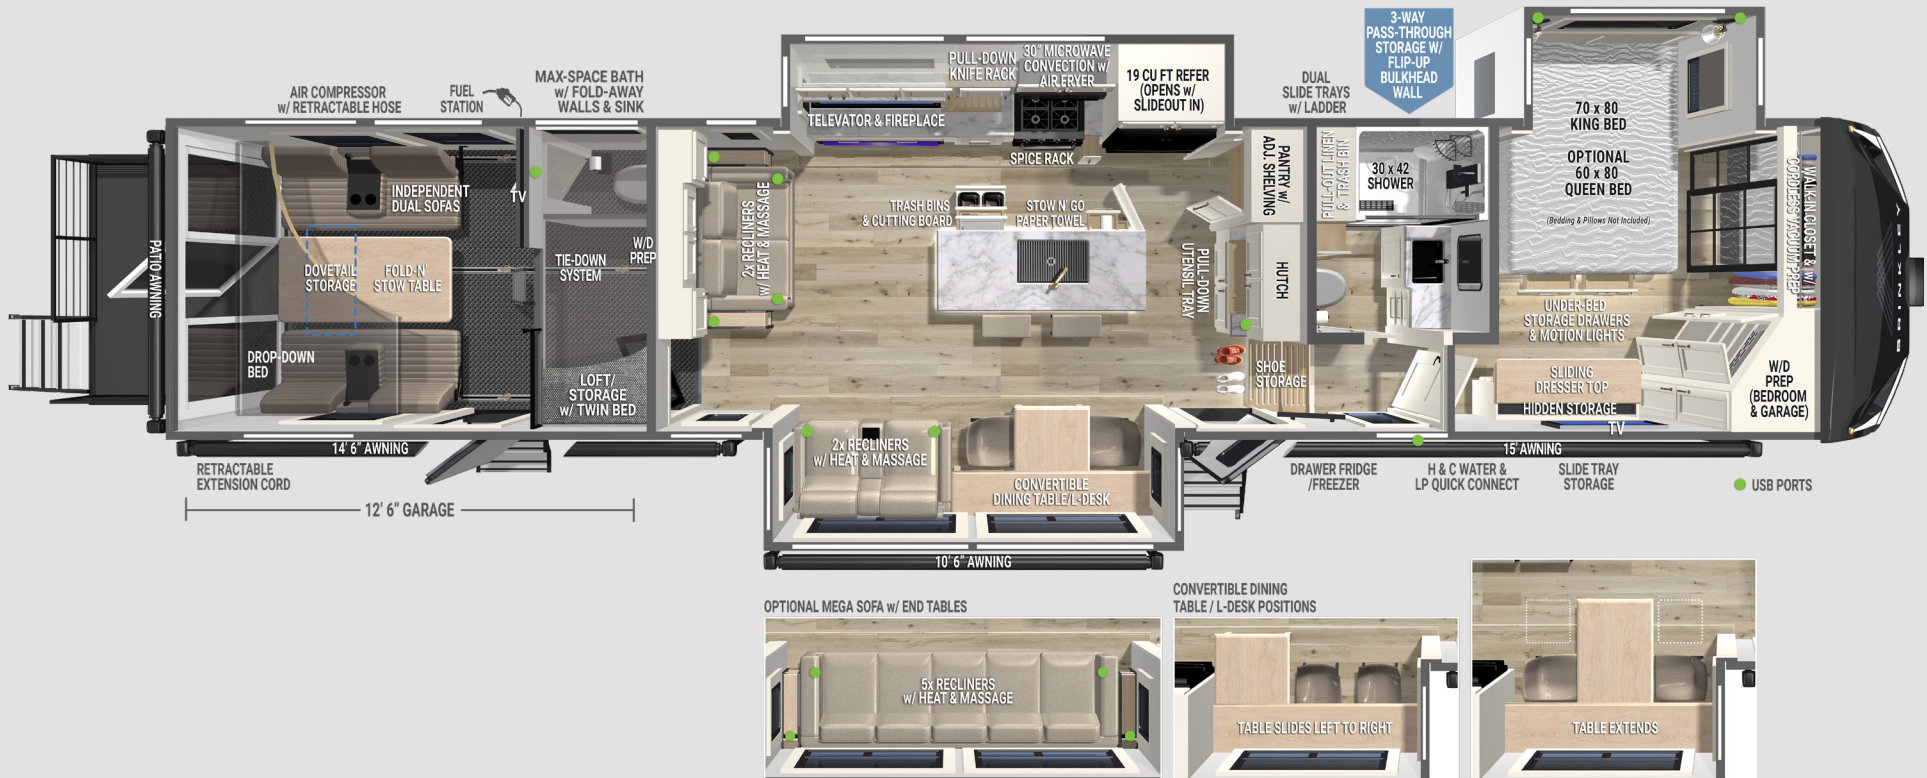

MODEL G 4100

Standard Run **MSRP \$238,116**
with \$3,765 of Premium Build Options

SPECIFICATIONS

- UVW: 18,800 lbs.
- GVWR: 23,000 lbs. (Triple Axle)
- Hitch Weight: 3,450 lbs.
- Exterior Length: 45' 11"
- Overall Height: 13' 4"
- Overall Width: 101"
- Garage Length: 12' 6"
- Garage Door Capacity: 3,000 lbs.
- Garage Door Patio Capacity: 1,500 lbs.
- Fresh Water Capacity: 150 gal.
- Gray Water Capacity: 156 gal. (104 True + 52)
- Black Water Capacity: 85 gal.
- Fuel Station Tank: 60 gal. (30 + 30)
- Wheels & Tires: 17.5" Load Range H (16-Ply)
- Insulation: Floors/Ceiling/Front Cap R40, Walls R11

BEDROOM & BATHROOM

- Pull-Out Linen Closet w/ Adjustable Shelves
- Pull-Out Bathroom Trash Bin
- Backlit Recessed Medicine Cabinet (Main Bath)
- Residential Shower System w/ Head, Body, & Handheld Sprayer
- Neon Shower Lighting
- Dual Bedside Outlets w/ USB & USB-C Ports
- Dual Bedside Shelves
- Hidden Sliding Dresser Top Storage Compartment
- 4x Under-Bed Storage Drawers
- Residential 9" King Mattress (70"x80")
- ☐ Residential 9" Queen Mattress (60"x80") & Nightstands \$428
- Dual Motion Activated LED Bed Lights