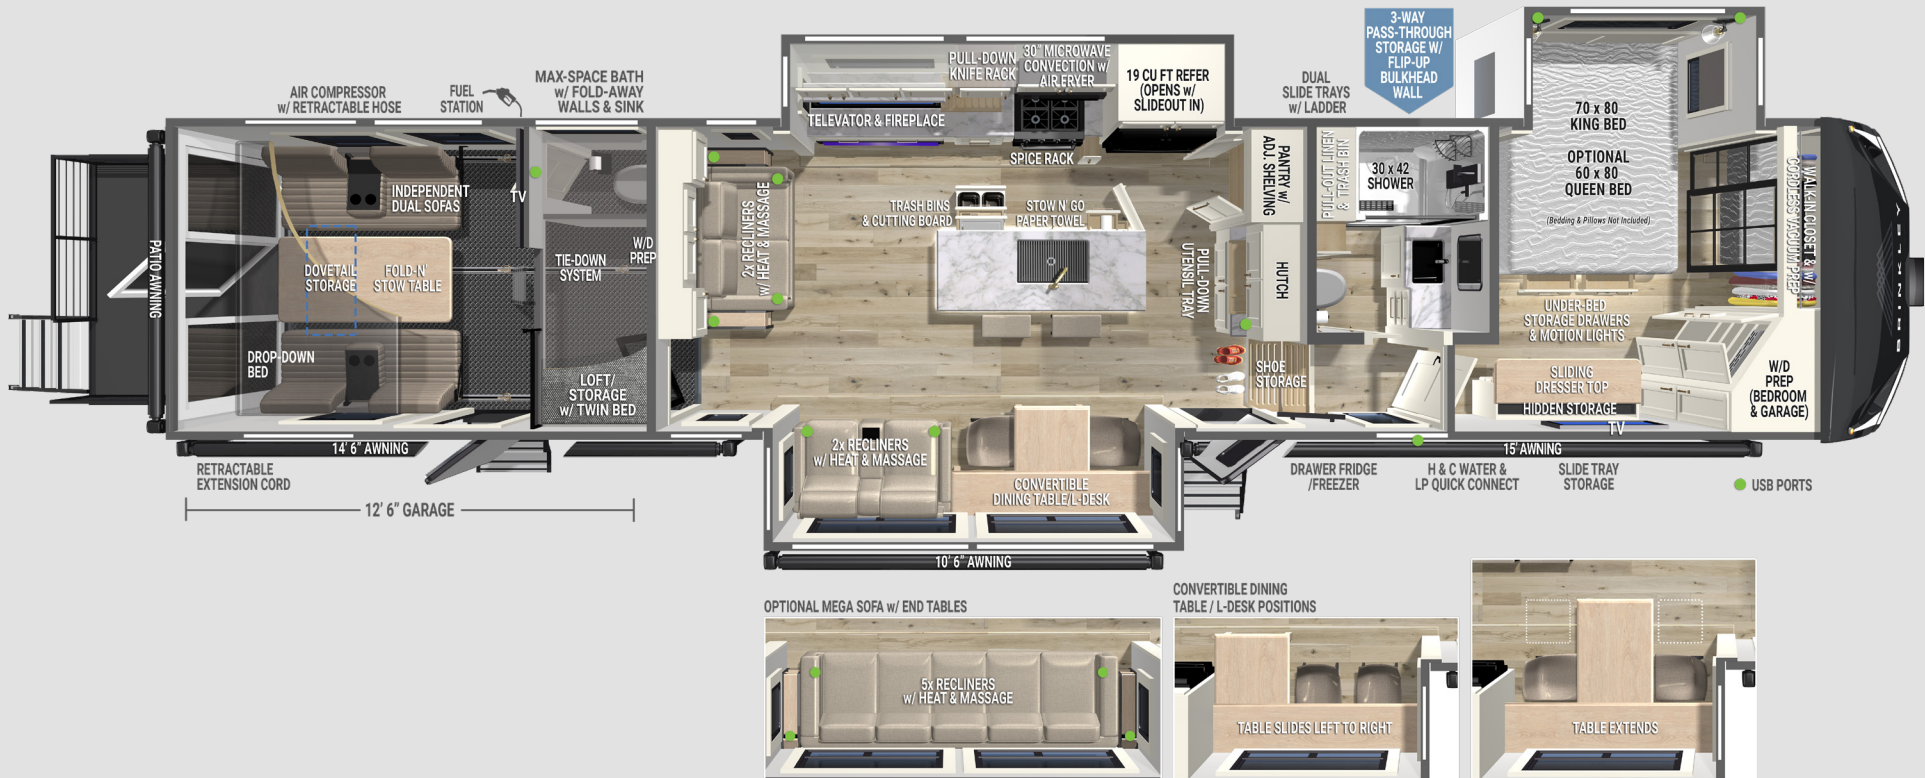

MODEL G 4170

Standard Run **MSRP \$242,460**
with \$3,765 of Premium Build Options

SPECIFICATIONS

- UVW: 19,300 lbs.
- GVWR: 23,000 lbs. (Triple Axle)
- Hitch Weight: 3,300 lbs.
- Exterior Length: 46' 11"
- Overall Height: 13' 4"
- Overall Width: 101"
- Garage Length: 10' 6"
- Garage Door Capacity: 3,000 lbs.
- Garage Door Patio Capacity: 1,500 lbs.
- Fresh Water Capacity: 150 gal.
- Gray Water Capacity: 156 gal. (104 True + 52)
- Black Water Capacity: 85 gal.
- Fuel Station Tank: 60 gal. (30 + 30)
- Wheels & Tires: 17.5" Load Range H (16-Ply)
- Insulation: Floors/Ceiling/Front Cap R40, Walls R11

BEDROOM & BATHROOM

- Pull-Out Linen Closet w/ Adjustable Shelves
- Pull-Out Bathroom Trash Bin
- Backlit Recessed Medicine Cabinet (Main Bath)
- Residential Shower System w/ Head, Body, & Handheld Sprayer
- Neon Shower Lighting
- Dual Bedside Outlets w/ USB & USB-C Ports
- Dual Bedside Shelves
- Hidden Sliding Dresser Top Storage Compartment
- 4x Under-Bed Storage Drawers
- Residential 9" King Mattress (70"x80")
- ☐ Residential 9" Queen Mattress (60"x80") & Nightstands \$428
- Dual Motion Activated LED Bed Lights