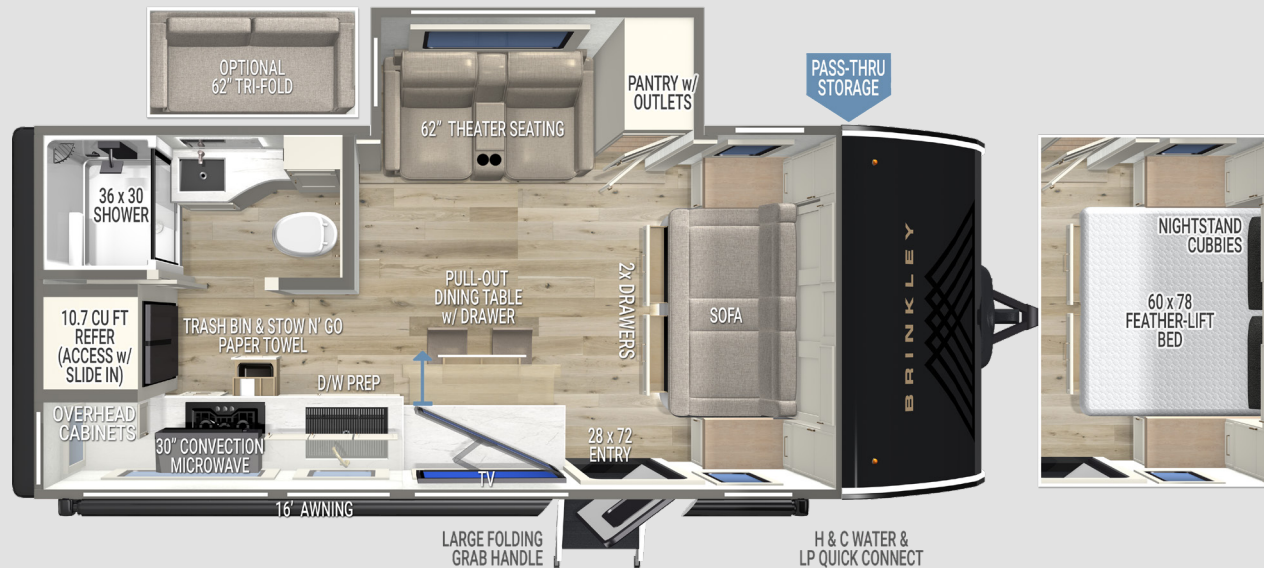

## SPECIFICATIONS

- UVW: 5,791 lbs.
- GVWR: 7,395 lbs.
- Hitch Weight: 549 lbs.
- Exterior Length: 23' 11"
- Overall Height w/ A/C: 10' 11"
- Width: 96"
- Interior Height: 78"
- Slide Height: 69"
- Axles: Tandem 3,500 lbs.
- Wheels & Tires: 14" Load Range D (8-Ply)
- Fresh Water Capacity: 46 gal.
- Gray Water Capacity: 45 gal.
- Black Water Capacity: 37 gal.
- Insulation: Floors/Ceiling R40, Walls R9