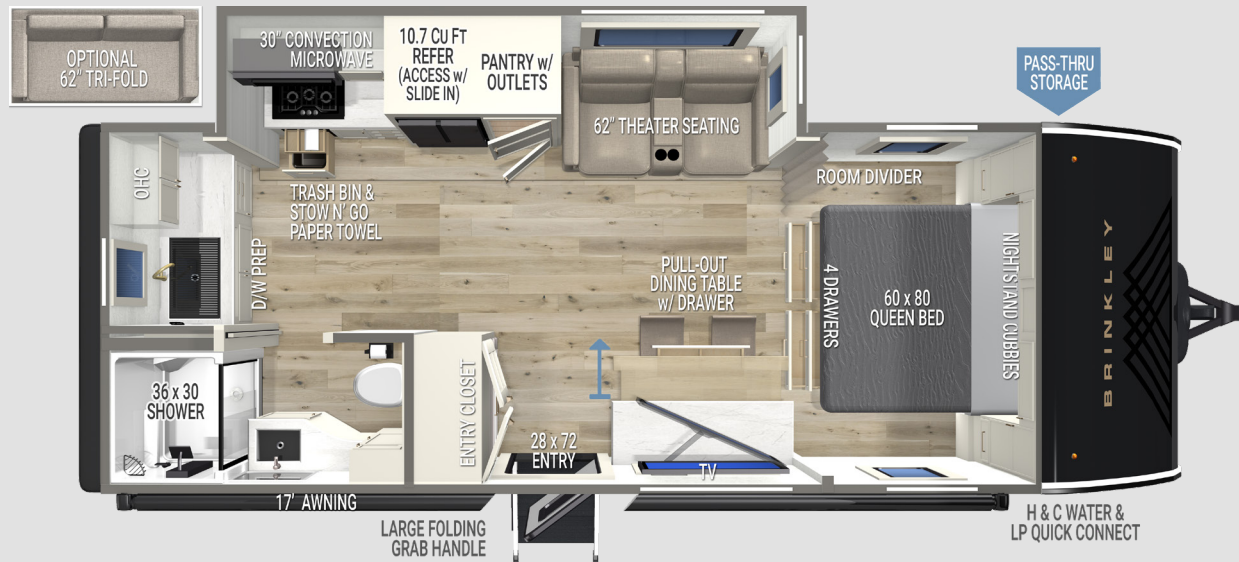

MODEL Ix 23

Standard Run **MSRP \$61,005**

SPECIFICATIONS

- UVW: 5,991 lbs.
- GVWR: 7,495 lbs.
- Hitch Weight: 591 lbs.
- Exterior Length: 26' 11"
- Overall Height w/ A/C: 10' 11"
- Width: 96"
- Interior Height: 78"
- Slide Height: 69"
- Axles: Tandem 3,500 lbs.
- Wheels & Tires: 14" Load Range D (8-Ply)
- Fresh Water Capacity: 46 gal.
- Gray Water Capacity: 45 gal.
- Black Water Capacity: 45 gal.
- Insulation: Floors/Ceiling R40, Walls R9