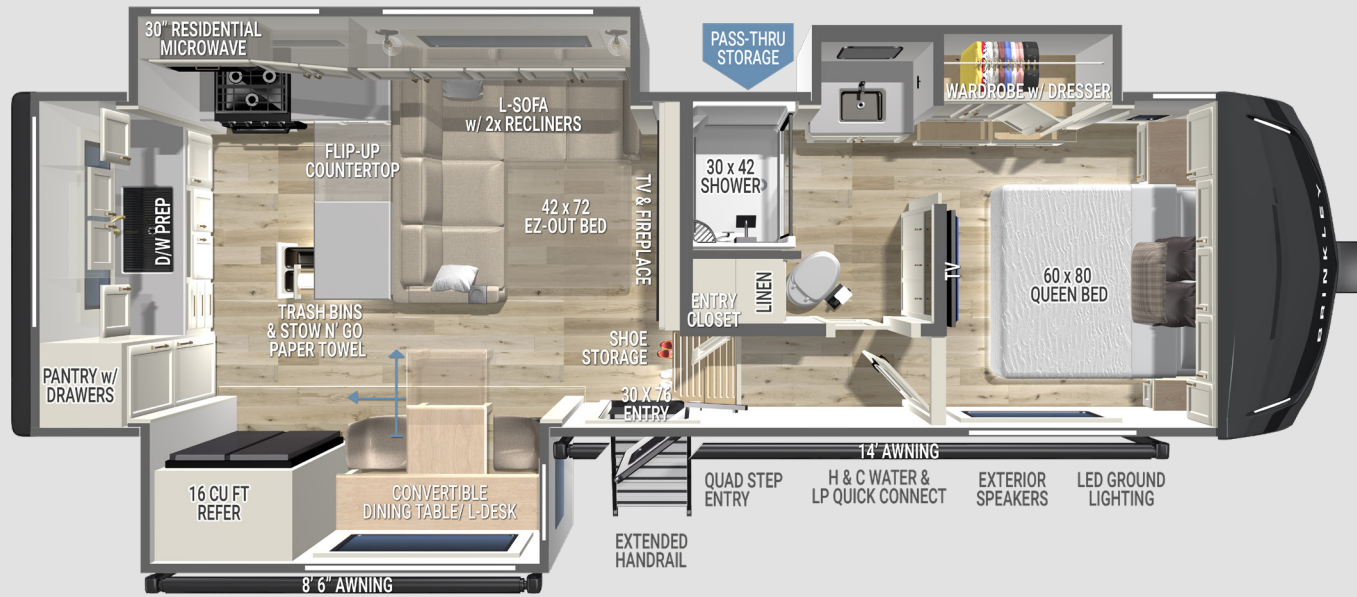

MID-SIZED LUXURY FIFTH WHEELS

MODEL Z 2700

Standard Run **MSRP \$121,098**

SPECIFICATIONS

- UVW: 11,562 lbs.
- GVWR: 14,995 lbs.
- Hitch Weight: 2,095 lbs.
- Exterior Length: 29' 11"
- Overall Height w/ A/C: 13' 2"
- Width: 96"
- Interior Height: 79.5"
- Slide Height: 76"
- Axles: Tandem 7,000 lbs.
- Wheels & Tires: 17.5" H-Rated (16-Ply)
- Fresh Water Capacity: 75 gal.
- Gray Water Capacity: 112 gal. (82 True + 30)
- Black Water Capacity: 45 gal.
- Insulation: Floors/Ceiling R40, Walls R11