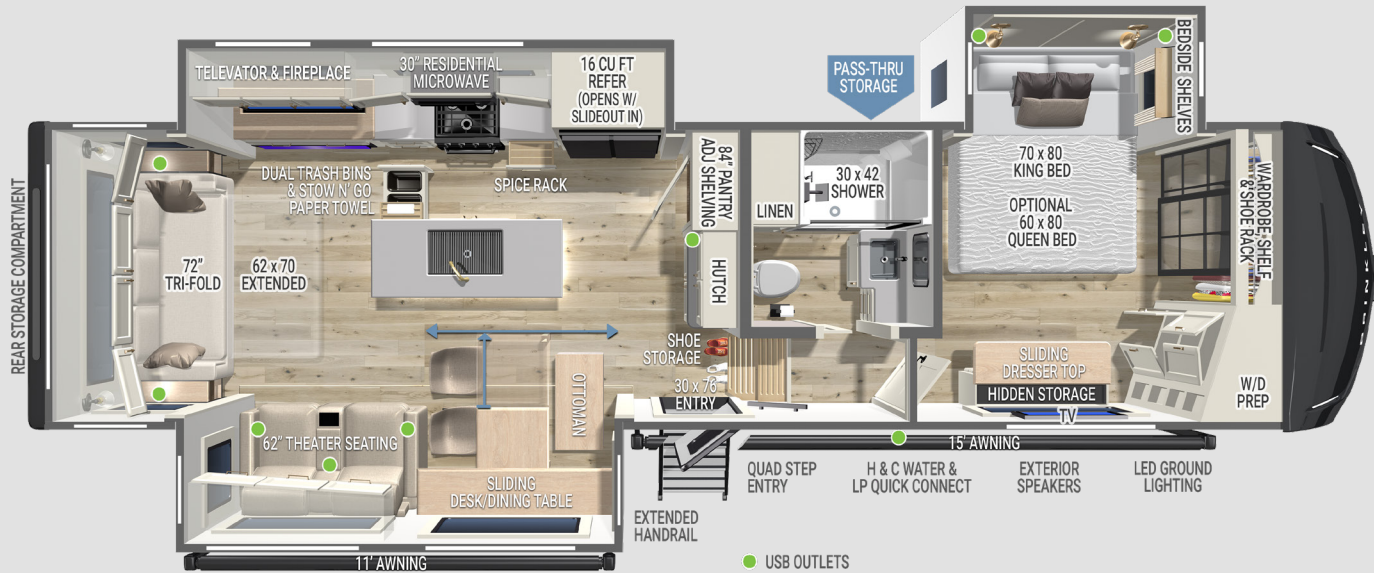

MODEL Z 3100

Standard Run **MSRP \$125,509**

SPECIFICATIONS

- UVW: 12,489 lbs.
- GVWR: 15,495 lbs.
- Hitch Weight: 2,357 lbs.
- Exterior Length: 34' 11"
- Overall Height w/ A/C: 13' 2"
- Width: 96"
- Interior Height: 79.5"
- Slide Height: 76"
- Axles: Tandem 7,000 lbs.
- Wheels & Tires: 17.5" H-Rated (16-Ply)
- Fresh Water Capacity: 75 gal.
- Gray Water Capacity: 88 gal. (True)
- Black Water Capacity: 44 gal.
- Insulation: Floors/Ceiling R40, Walls R11

FACTORY OPTIONS

- Queen Bed w/ Nightstands \$428
- Gen-Y® Executive Gooseneck w/ SnapLatch Torsion Flex \$1,876
- Premium Exterior Pkg. w/ Full Body Paint (Silver, White, or Gold) \$24,000

Optional equipment & props may be shown. All content is subject to change without notice. Please consult with your dealer for current information.