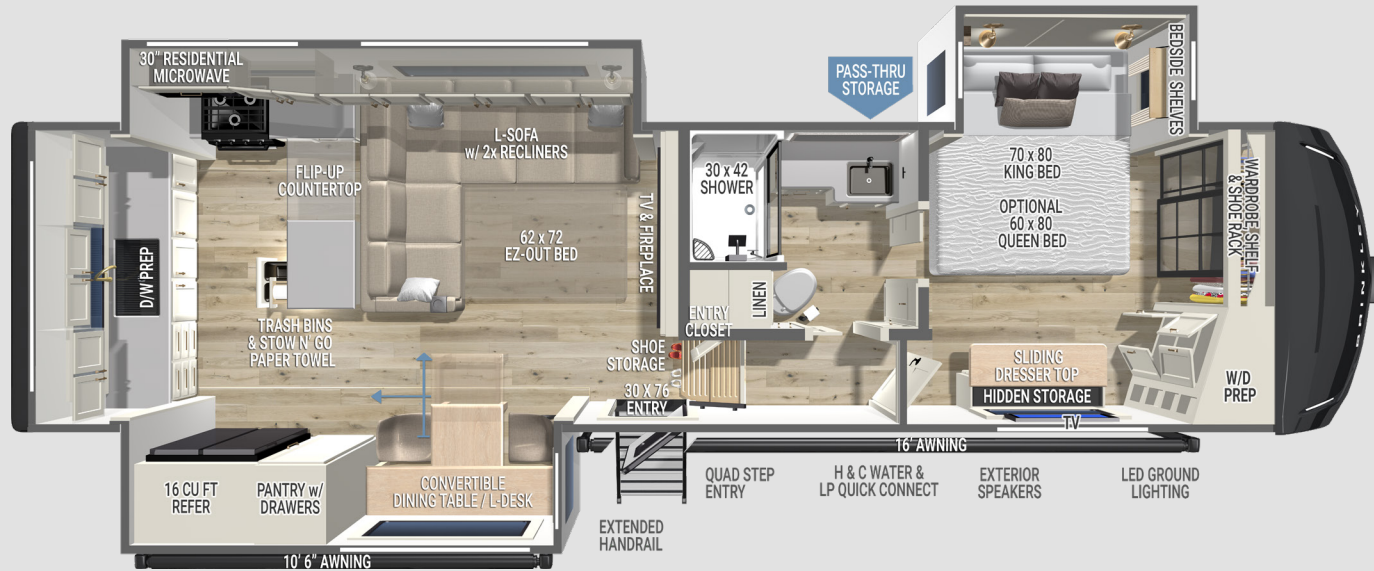

MODEL Z 3200

Standard Run **MSRP \$129,201**

SPECIFICATIONS

- UVW: 12,676 lbs.
- GVWR: 15,995 lbs.
- Hitch Weight: 2,267 lbs.
- Exterior Length: 34' 11"
- Overall Height w/ A/C: 13' 2"
- Width: 96"
- Interior Height: 79.5"
- Slide Height: 80"
- Axles: Tandem 7,000 lbs.
- Wheels & Tires: 17.5" H-Rated (16-Ply)
- Fresh Water Capacity: 75 gal.
- Gray Water Capacity: 118 gal. (88 True + 30)
- Black Water Capacity: 44 gal.
- Insulation: Floors/Ceiling R40, Walls R11

- CURT Helux™ King Pin w/ Coil Spring & Shock-Absorber

FACTORY OPTIONS

- Queen Bed w/ Nightstands \$428
- Gen-Y® Executive Gooseneck w/ SnapLatch Torsion Flex \$1,876
- Premium Exterior Pkg. w/ Full Body Paint (Silver, White, or Gold) \$24,000
- Recliners In Place Of EZ-Out Bed \$362