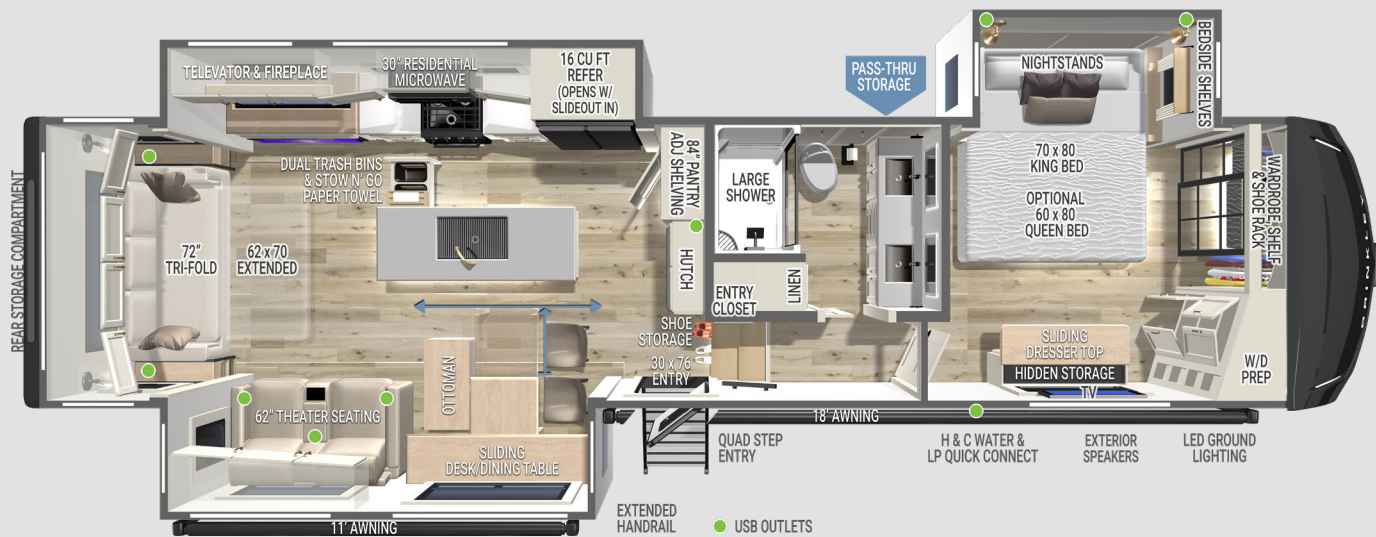

MODEL Z 3600

Standard Run **MSRP \$131,402**

SPECIFICATIONS

- UVW: 14,194 lbs.
- GVWR: 17,695 lbs.
- Hitch Weight: 2,388 lbs.
- Exterior Length: 38' 11"
- Overall Height w/ A/C: 13' 4"
- Width: 96"
- Interior Height: 79.5"
- Slide Height: 80"
- Axles: Tandem 8,000 lbs.
- Wheels & Tires: 17.5" H-Rated (16-Ply)
- Fresh Water Capacity: 150 gal.
- Gray Water Capacity: 128 gal. (True)
- Black Water Capacity: 44 gal.
- Insulation: Floors/Ceiling R40, Walls R11