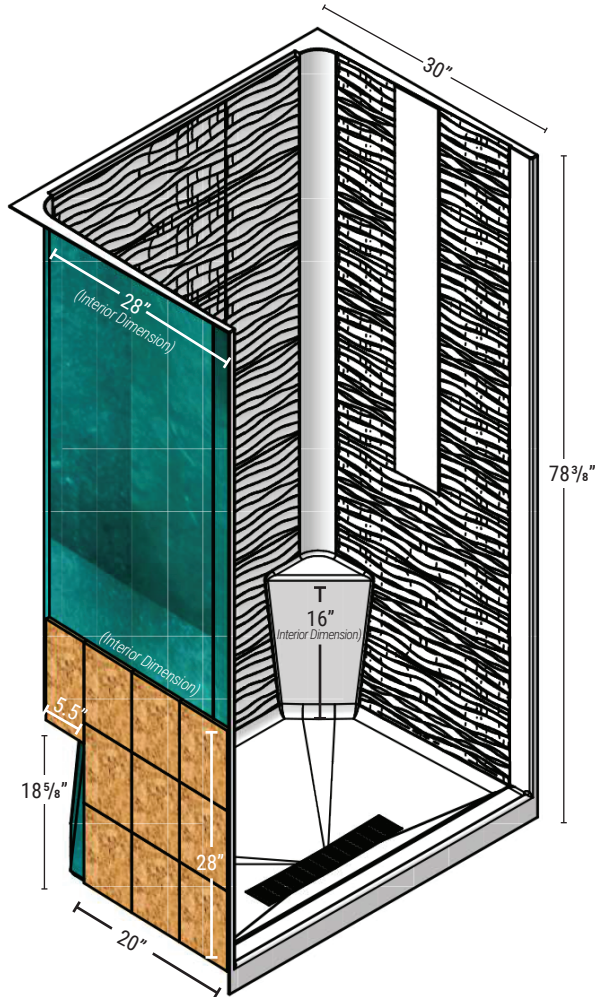

MODEL G SHOWER BACKER

Applicable on units #000091 and above

Left Side