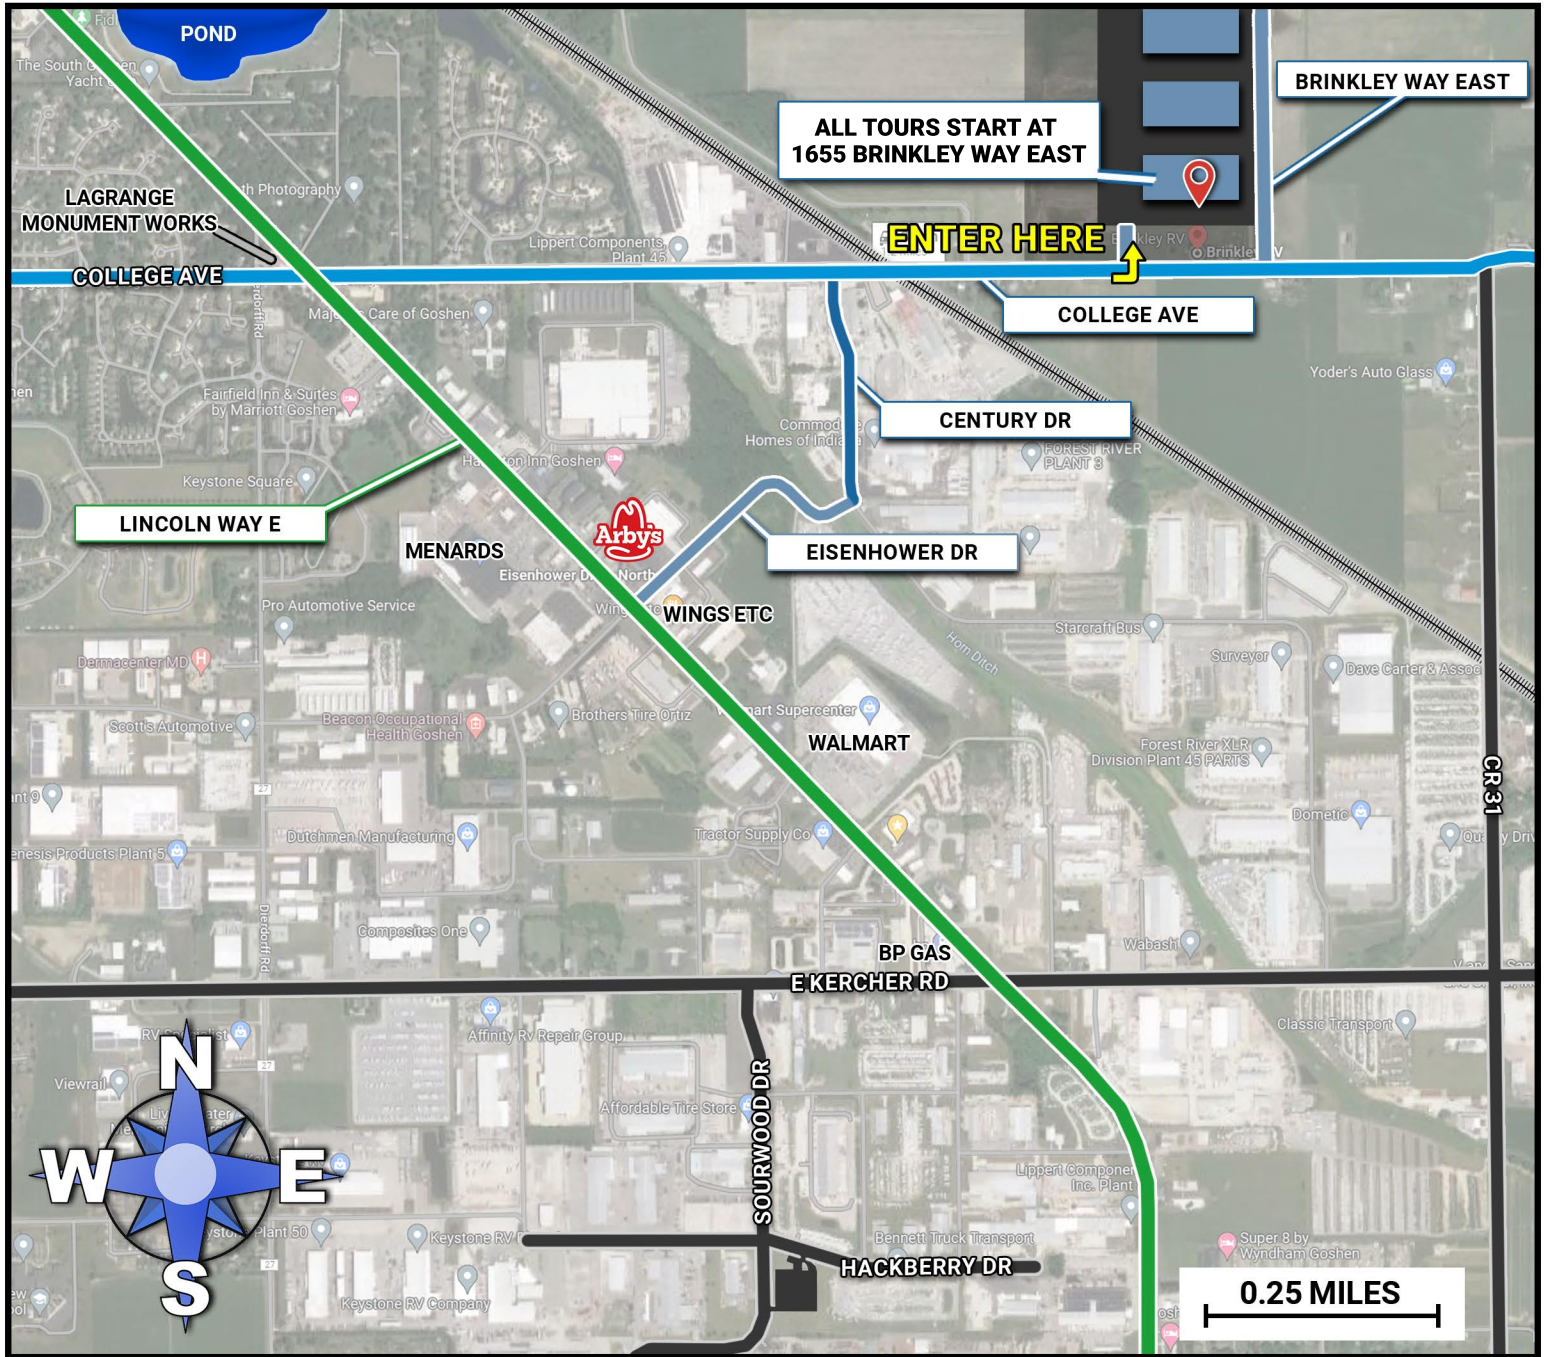

BRINKLEY RV CAMPUS GOSHEN MAP

**All Tours Start at
Brinkley RV Plant 1
1655 Brinkley Way East
Goshen, IN 46528**